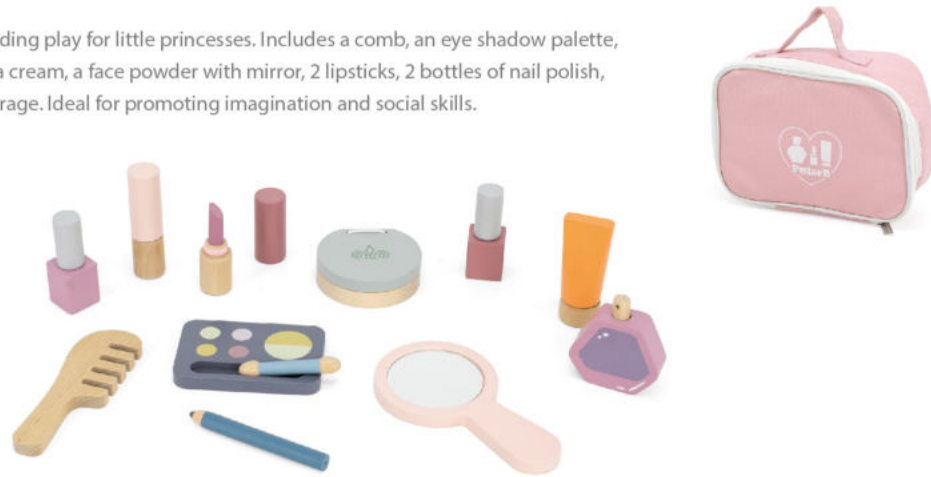

44203 Make-up Set

This make-up set is perfect for pretending play for little princesses. Includes a comb, an eye shadow palette, an eye shadow brush, a brow pencil, a cream, a face powder with mirror, 2 lipsticks, 2 bottles of nail polish, a bottle of perfume and a case for storage. Ideal for promoting imagination and social skills.

Size: 220 x 160 x 80 mm