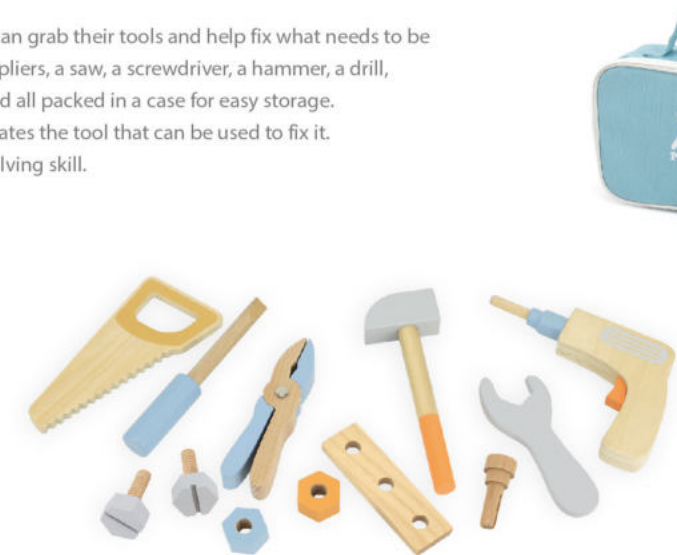

44204 Tool Set

This tool set is perfect for little builders so that they can grab their tools and help fix what needs to be done around the house! Includes a wrench, a pair of pliers, a saw, a screwdriver, a hammer, a drill, a plate, a screw, a bolt, 3 nuts and 8 double-sided card all packed in a case for easy storage. Each card shows something that is broken, and indicates the tool that can be used to fix it. Ideal for promoting hands-on ability and problem solving skill.

Size: 220 x 160 x 80 mm