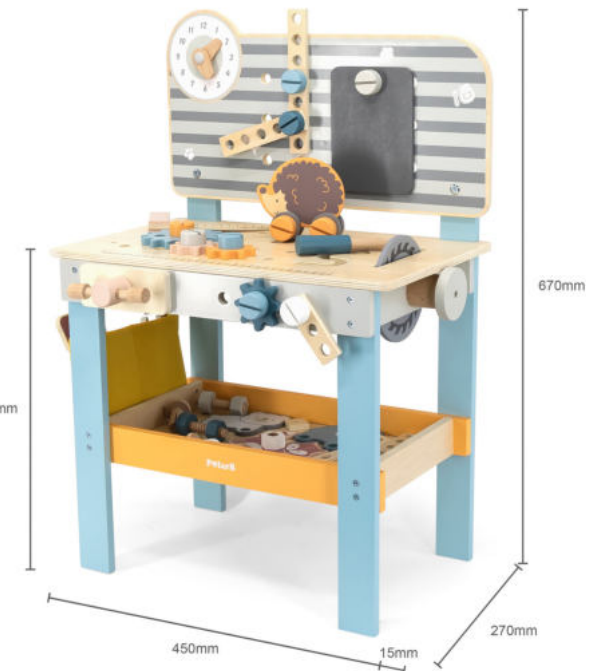

Size: 185 x 114 x 126 mm

44066 Movable Tool Bench

This car-shaped movable tool bench is full of FUN! Comes with a hammer, a ruler, a screwdriver, a wrench, several screws, nuts, bolts, gears, and other creative parts. Assembling nuts and bolts encourages fine motor skills, logical thinking and problem solving skills, and helps to develop hand-eye coordination and concentration.

Size: 498 x 495 x 320 mm

SCAN to watch videos

44065 Tool Bench

Come with all sorts of activities for children to screw, saw and twist pieces together and take them apart. Includes a cutting machine, a hammer, a saw, a ruler, a screwdriver, a wrench, several screws, nuts, bolts, gears and other creative parts for building (64 pcs in total). Children can work together for hours of fun, and DIY colorful cars of different shapes.

Size: 670 x 470 x 270 mm

44203 Make-up Set

This make-up set is perfect for pretending play for little princesses. Includes a comb, an eye shadow palette, an eye shadow brush, a brow pencil, a cream, a face powder with mirror, 2 lipsticks, 2 bottles of nail polish, a bottle of perfume and a case for storage. Ideal for promoting imagination and social skills.