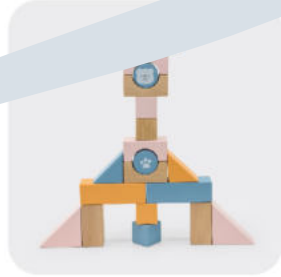

SCAN to watch video