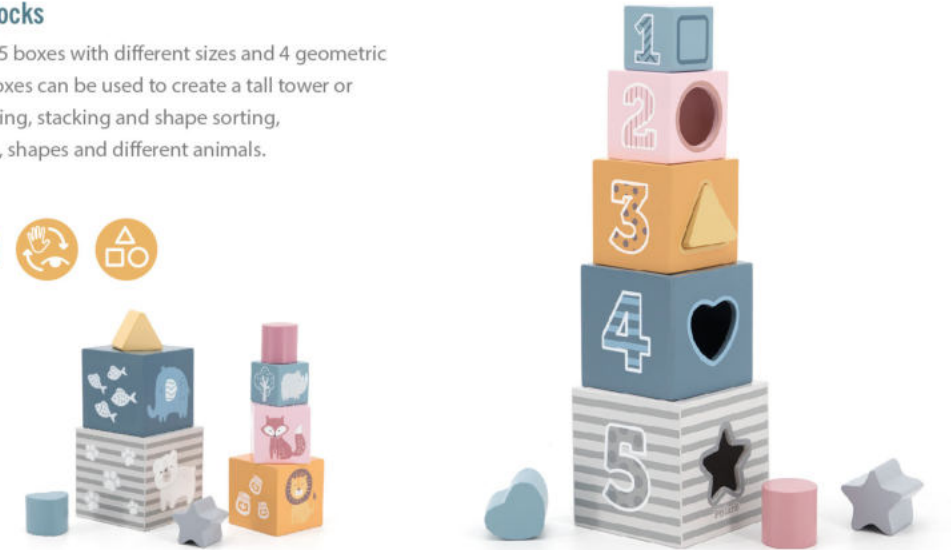

Size: D380 x 650 mm

SCAN to watch videos

44053 Matching Shape & Colour

This wooden clock not only allows children to match the shapes to the holes to learn colours and numbers 1 to 12, but also teaches children to tell the time by moving the arms around. A fun way to develop time telling skill, sorting skill, and colour and shape recognition. Lace the geometric blocks for extra fun, developing concentration and fine motor skills.

Size: 220 x 220 x 30 mm

SCAN to watch videos

2 ways to play!

44016 Nesting & Stacking Blocks

This wooden block set consists of 5 boxes with different sizes and 4 geometric blocks made of solid wood. The boxes can be used to create a tall tower or nest for easy storage. Besides nesting, stacking and shape sorting, children can learn about numbers, shapes and different animals.

Size: 90 x 330 x 90 mm

SCAN to watch videos

44007 Shape Sorter & Gear Play

A five-sided triangular box with 7 different geometric shapes (triangle, rectangle, square, pentagon, circle, oval and trapezoid). Improve babies' shape recognition ability and hand-eye coordination ability by matching shape blocks into the empty holes. Turn the gears to have move fun!