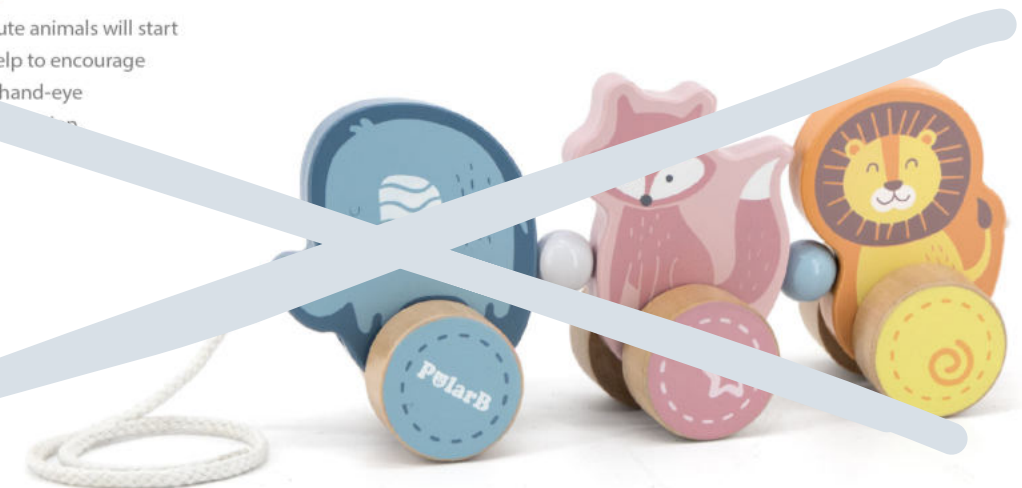

44043 Pull Along - Puppy

This cute pull-along puppy will be a fantastic buddy of toddlers! Pull along and watch it wobble and wobble after you with its ears moving. The tail will rebound with a little pressure to bring extra fun. An excellent toy that encourages toddlers to walk more and enhance their motor ability insensibly.

Size: 214 x 65 x 120 mm

SCAN to watch videos

44023 Twisting Pull Along

Pull along the string, these 3 cute animals will start to wobble at the same time. Help to encourage toddlers to walk more and enhance their motor ability insensibly. Great for hand-eye coordination, balance, and fine motor skills.

Size: 225 x 100 x 60 mm

SCAN to watch videos

44051 Noah's Ark Shape Sorter

This Noah's Ark shape sorter includes 5 pairs of animal, Noah and his wife. Besides shape sorting, this Noah's Ark is perfect for little ones to pull along. Featuring a sliding door that can also be used as a ramp for animals to board the ark. The top part is removable and the roof panel can be used as a carry handle. Encourage shape recognition and matching skill, while also promote story telling skill.

Size: 260 x 220 x 135 mm

SCAN to watch videos

44025 Hedgehog w/ Sorting Wheel

A lovely pull along hedgehog, moving with the back rolling. Encourage toddlers to walk more and enhance motor ability. The removable shape sorting wheel allows children to match blocks with holes and put them one by one into the wheel. The other side with soft cover allows little hands to feel and guess different shapes without seeing it.