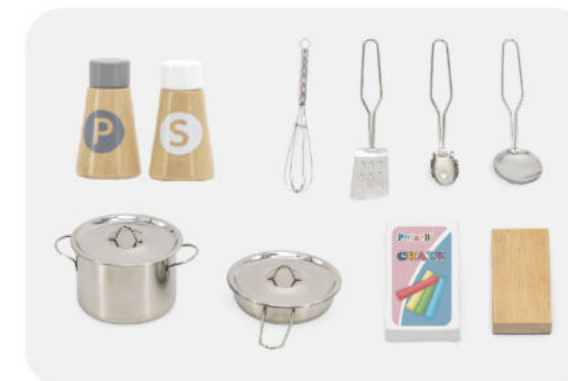

Size: 450 x 267 x 310 mm

- This stylish kitchen includes everything a little cook would need: sink, stove, oven with window, cabinet, range hood, spice shelf, a clock on the top and a complete set of kitchen utensils, including a frying pan with a fried egg inside, a pot, 2 spatulas, a spoon, and a salt & pepper set.
- The lifelike clock with moving hands helps kids to learn about time and know when the food will be ready!
- The cabinet under the sink provides enough space for kids to store food and accessories, creating perfect opportunity for kids to be responsible for their own mess and clean up after play.

44047 Blue Kitchen w/Accessories
Size: 600 x 810 x 300 mm

44046 Pink Kitchen w/Accessories
Size: 600 x 810 x 300 mm

- This stylish and modern kitchen includes oven, stove, microwave, sink and cabinet.
- The blackboard can serve as memo board or menu planner, helping the little chef to keep track of favorite recipes.
- The battery-powered stove with realistic light and sound effects greatly enhances playtime experience.
- All of the utensils can be stored safely by either hang on the hooks above the stove or keep in the cabinet.

Size: 890 x 600 x 295 mm

44081 Little Chef's Kitchen with Light and Sound - Classic White

44082 Little Chef's Kitchen with Light and Sound - Pretty Pink

44054 Mini Ice Cream Shop

- Include colourful ice cream cones, ice-lollies, lollipops and utensils for a realistic ice-cream trolley experience!
- The ice cream scoop comes with a magnet that can attract the ice cream balls and put it on the cone.
- Allow children to experience fun while playing, and help them to learn some basic knowledge of buying and selling.